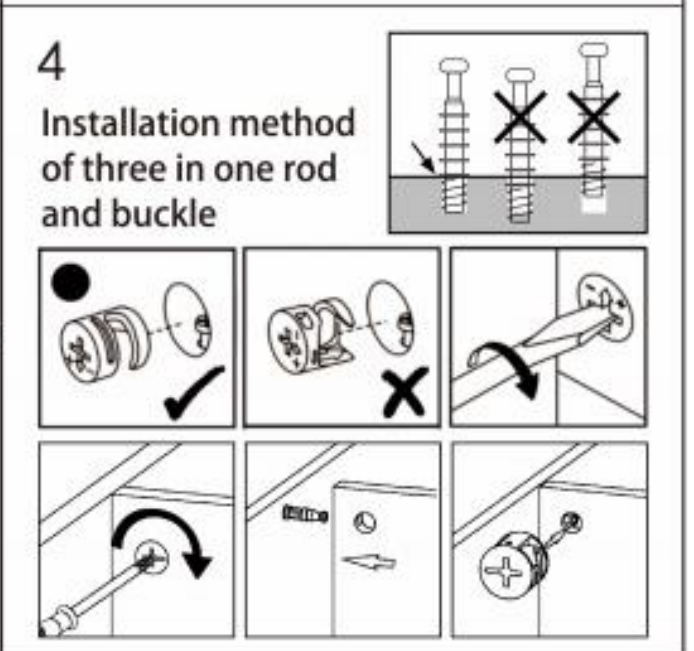

Assembly Instructions

Parts List:

If you are missing any of the below parts please contact cservice@oypla.com

	Parts	Specification	Carton	Pcs		Parts	Specification	Carton	Pcs
A		6×25	1/1	X 12	B		12×10	1/1	X 12
D		6×40	1/1	X 8	E		3.5×12	1/1	X 24
J		5×Φ12	1/1	X 4	K		4×50/8×40	1/1	X 2

1		X1	800x100	1/1	2		X1	800x100	1/1
3		X1	832x100	1/1	4		X1	832x100	1/1
5		X1	800x163	1/1	6		X1	800x163	1/1
7		X1	480x168	1/1	8		X1	1090x190	1/1
9		X1	480x182	1/1	10		X1	480x182	1/1
11		X1	480x168	1/1	12		X1	480x168	1/1