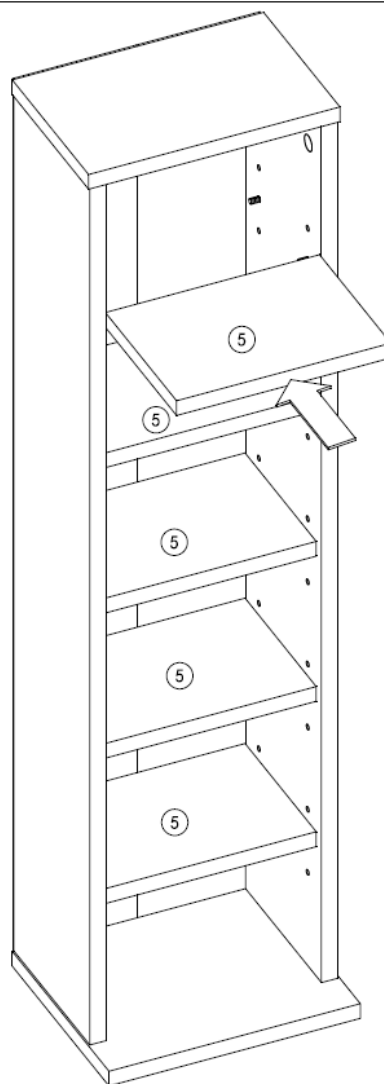

Contents

- 1 Front Cover
- 2 Safety Instructions
- 3 Assembly Instructions
- 6 Back Cover

4

HAVE A QUESTION ABOUT YOUR PURCHASE?

OUR DEDICATED CUSTOMER SERVICES TEAM ARE HAPPY TO HELP
CONTACT THEM VIA:

TELEPHONE: 020 3600 2255

EMAIL: cservice@oypla.com

LIVE CHAT: www.oypla.com

PLEASE RETAIN A COPY OF THESE INSTRUCTIONS FOR FUTURE CONSULTATION

OYPLA.COM

An Official OYPLA Branded Product