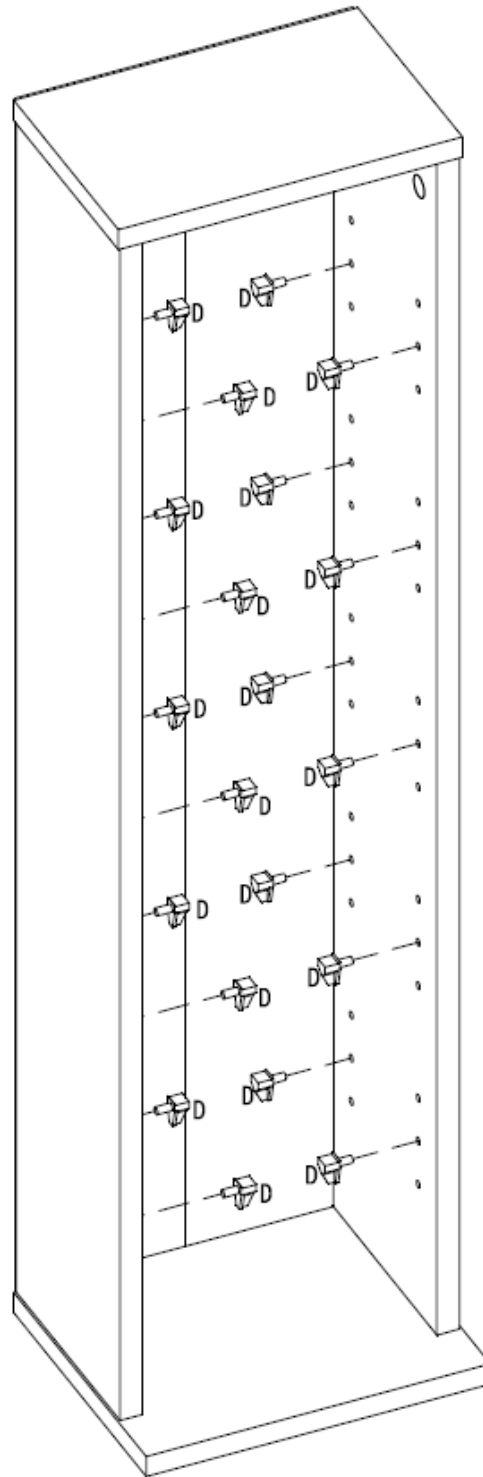

HOME

THANK YOU FOR YOUR ORDER

User Manual

**Model Code:
4793-4795**

Contents

- 1 Front Cover
- 2 Safety Instructions
- 3 Assembly Instructions
- 6 Back Cover

*COLOUR MAY VARY

CD/DVD Storage Tower

Contents

- 1 Front Cover
- 2 Safety Instructions
- 3 Assembly Instructions
- 6 Back Cover

Assembly Instructions

Parts List:

If you are missing any of the below parts, please contact cservice@oypla.com

A	4PCS	B	4PCS	C	4PCS	D	20PCS	E	18PCS	F	4PCS
											

Contents

- 1 Front Cover
- 2 Safety Instructions
- 3 Assembly Instructions
- 6 Back Cover

Contents

- 1 Front Cover
- 2 Safety Instructions
- 3 Assembly Instructions
- 6 Back Cover

3

D 20PCS

Contents

- 1 Front Cover
- 2 Safety Instructions
- 3 Assembly Instructions
- 6 Back Cover