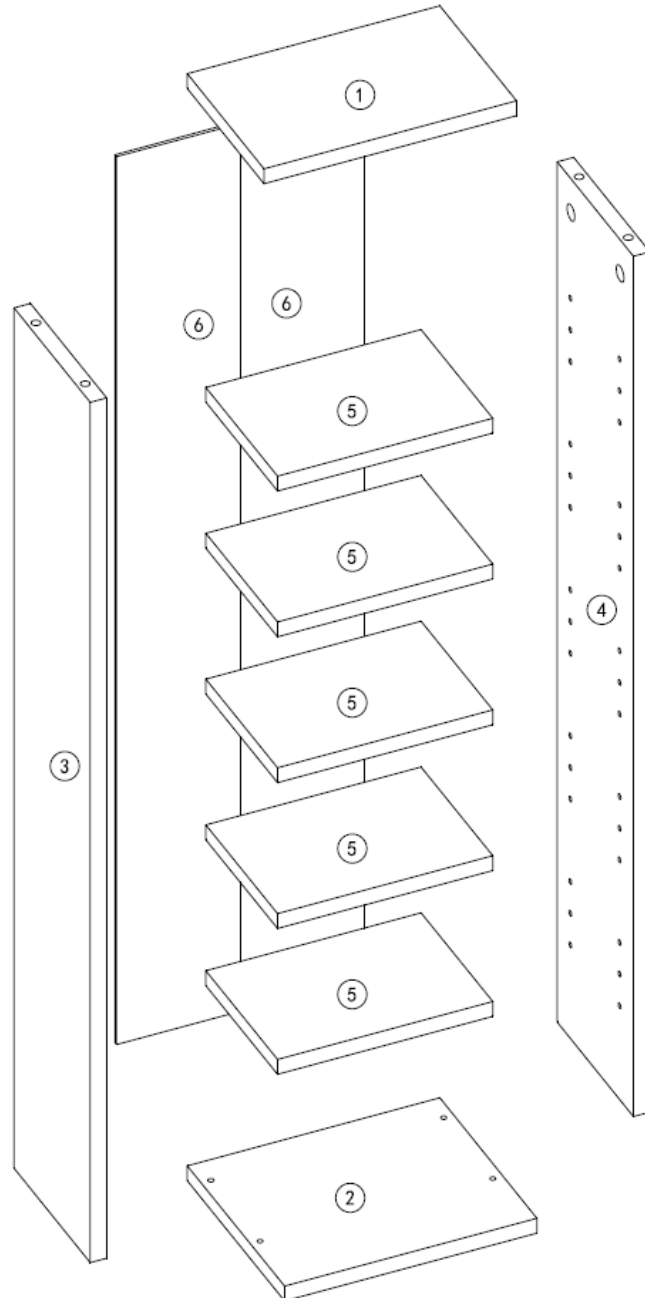

HOME

THANK YOU FOR YOUR ORDER

User Manual

**Model Code:
4793-4795**

Contents

- 1 Front Cover
- 2 Safety Instructions
- 3 Assembly Instructions
- 6 Back Cover

*COLOUR MAY VARY

CD/DVD Storage Tower

Contents

- 1 Front Cover
- 2 Safety Instructions
- 3 Assembly Instructions
- 6 Back Cover

Assembly Instructions

Parts List:

If you are missing any of the below parts, please contact cservice@oypla.com

A	4PCS	B	4PCS	C	4PCS	D	20PCS	E	18PCS	F	4PCS
											

Contents

- 1 Front Cover
- 2 Safety Instructions
- 3 Assembly Instructions
- 6 Back Cover

Contents

- 1 Front Cover
- 2 Safety Instructions
- 3 Assembly Instructions
- 6 Back Cover

3

D 20PCS

Contents

- 1 Front Cover
- 2 Safety Instructions
- 3 Assembly Instructions
- 6 Back Cover