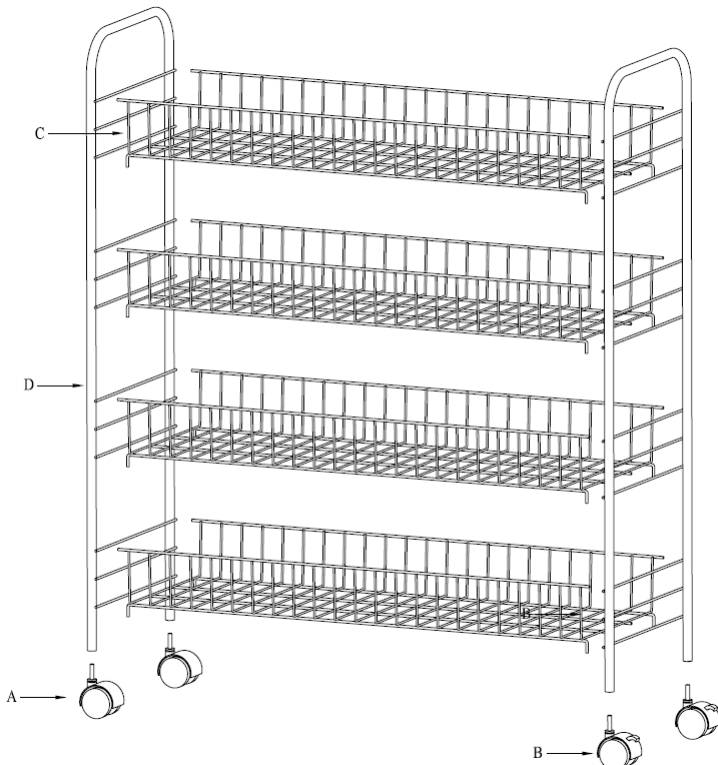

Safety Instructions

Notice: Please read all instructions carefully before using this product.

- Make sure all fastenings are tightly in place and that everything is in order before using the product. This should be checked periodically by an adult.
- This product is not a toy, and is only to be used for its designated purpose.
- This product is intended for indoor use only.
- The weight capacity of the shelves is 10kg.
- Clean only with a damp cloth. Do not use abrasive cleaners or detergents.
- Do not discard any of the packaging until you have checked that you have all of the parts and fittings required.
- If the product is damaged or has any defects, please contact cservice@oypla.com

Assembly Instructions

Parts List

If you are missing any of the below parts, please contact cservice@oypla.com

HAVE A QUESTION ABOUT YOUR PURCHASE?

OUR DEDICATED CUSTOMER SERVICES TEAM ARE HAPPY TO HELP
CONTACT THEM VIA:

TELEPHONE: 020 3600 2255

EMAIL: cservice@oypla.com

LIVE CHAT: www.oypla.com

PLEASE RETAIN A COPY OF THESE INSTRUCTIONS FOR FUTURE CONSULTATION

OYPLA.COM

An Official OYPLA Branded Product