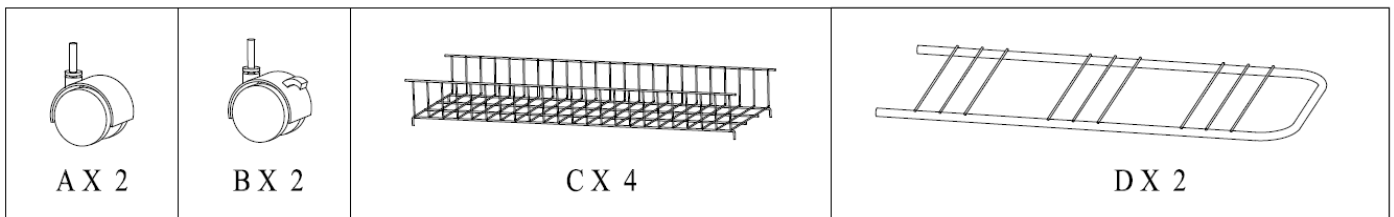

Safety Instructions

Notice: Please read all instructions carefully before using this product.

- Make sure all fastenings are tightly in place and that everything is in order before using the product. This should be checked periodically by an adult.
- This product is not a toy, and is only to be used for its designated purpose.
- This product is intended for indoor use only.
- The weight capacity of the shelves is 10kg.
- Clean only with a damp cloth. Do not use abrasive cleaners or detergents.
- Do not discard any of the packaging until you have checked that you have all of the parts and fittings required.
- If the product is damaged or has any defects, please contact cservice@oypla.com

Assembly Instructions

Parts List

If you are missing any of the below parts, please contact cservice@oypla.com

HAVE A QUESTION ABOUT YOUR PURCHASE?

OUR DEDICATED CUSTOMER SERVICES TEAM ARE HAPPY TO HELP
CONTACT THEM VIA:

TELEPHONE: 020 3600 2255

EMAIL: cservice@oypla.com

LIVE CHAT: www.oypla.com

PLEASE RETAIN A COPY OF THESE INSTRUCTIONS FOR FUTURE CONSULTATION

OYPLA.COM

An Official OYPLA Branded Product