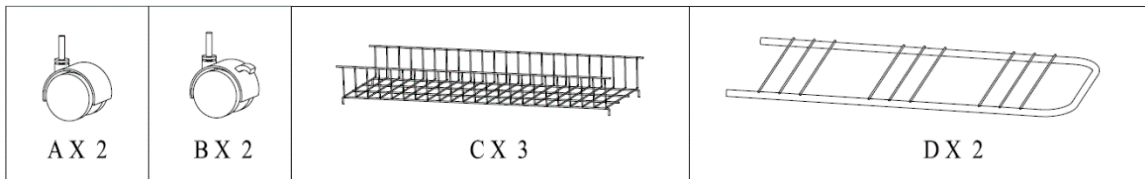

Safety Instructions

Notice: Please read all instructions carefully before using this product.

- Make sure all fastenings are tightly in place and that everything is in order before using the product. This should be checked periodically by an adult.
- This product is not a toy, and is only to be used for its designated purpose.
- This product is intended for indoor use only.
- The weight capacity of the shelves is 10kg.
- Clean only with a damp cloth. Do not use abrasive cleaners or detergents.
- Do not discard any of the packaging until you have checked that you have all of the parts and fittings required.
- If the product is damaged or has any defects, please contact cservice@oypla.com

Assembly Instructions

Parts List

If you are missing any of the below parts, please contact cservice@oypla.com

HAVE A QUESTION ABOUT YOUR PURCHASE?

OUR DEDICATED CUSTOMER SERVICES TEAM ARE HAPPY TO HELP
CONTACT THEM VIA:

TELEPHONE: 020 3600 2255

EMAIL: cservice@oypla.com

LIVE CHAT: www.oypla.com

PLEASE RETAIN A COPY OF THESE INSTRUCTIONS FOR FUTURE CONSULTATION

OYPLA.COM

An Official OYPLA Branded Product