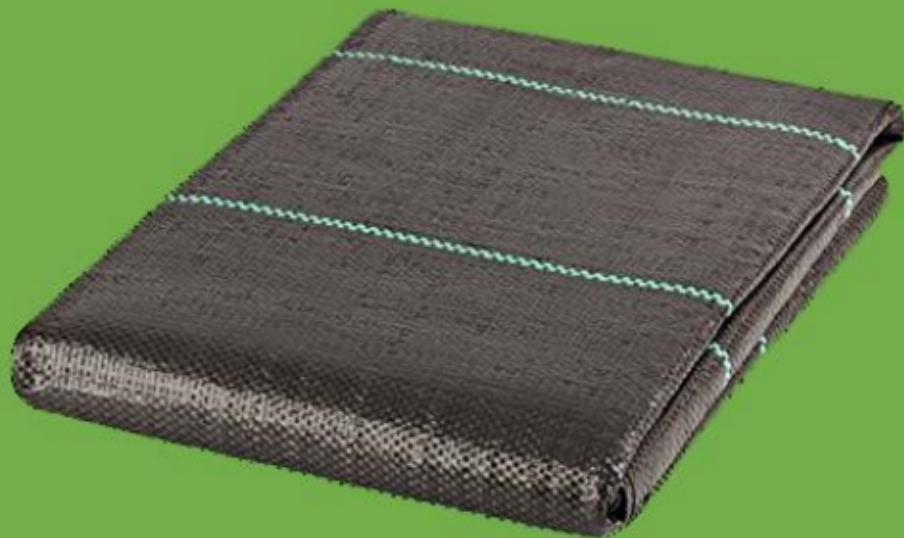

1m x 10m Garden Weed Stop

PP Woven Fabric, 100gsm with
2% UV Protection

Prepare ground before using weed stop

Once in place, cover the fabric with bark, mulch or decorative gravel

Easy to fold and store

UV treated

Make sure the shiny side is facing upwards

Weigh down the fabric to avoid blowing in strong winds

OYPLA
GARDEN

BARCODE HERE