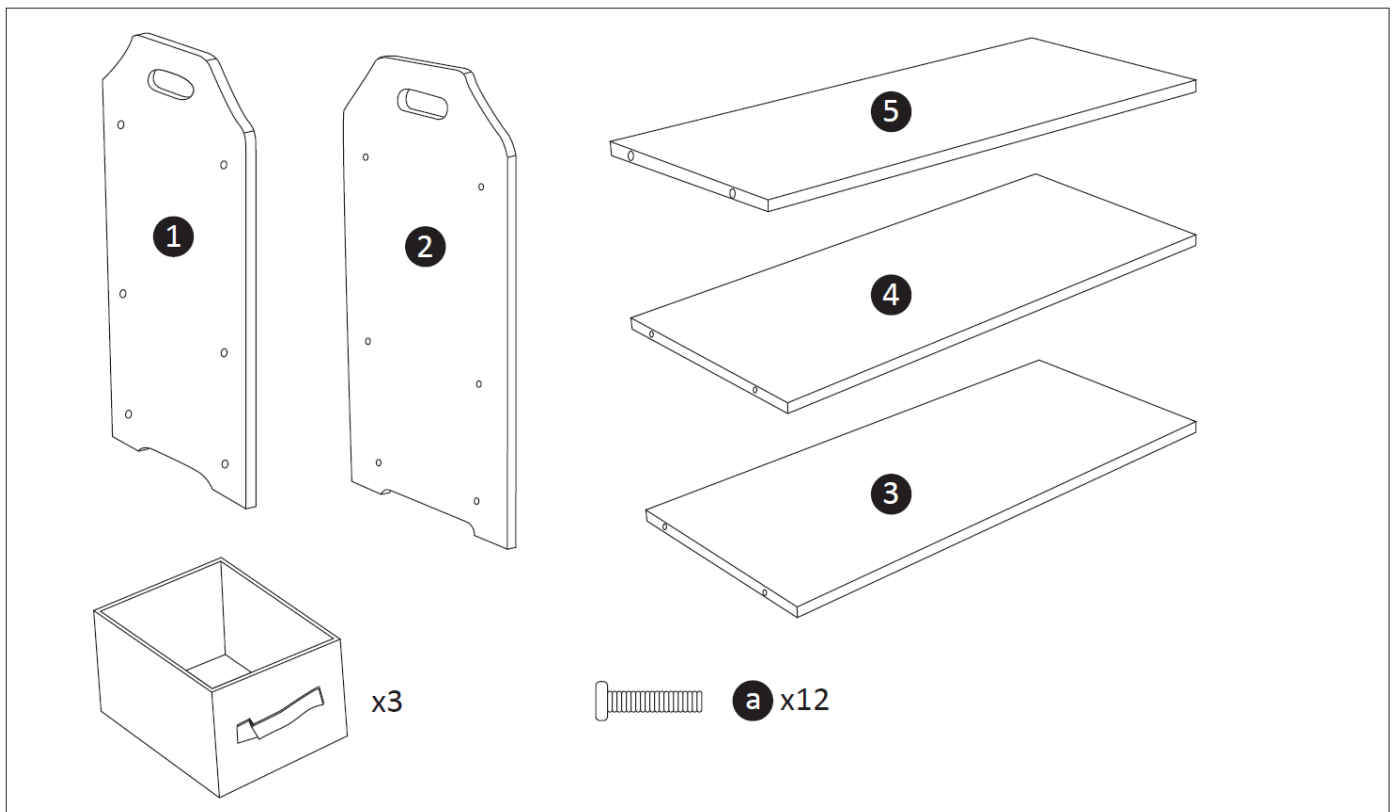

Assembly Instructions

Parts List:

If you are missing any of the below parts please contact cservice@oypla.com

Please be aware that you will be referring to this parts list throughout the assembly process.