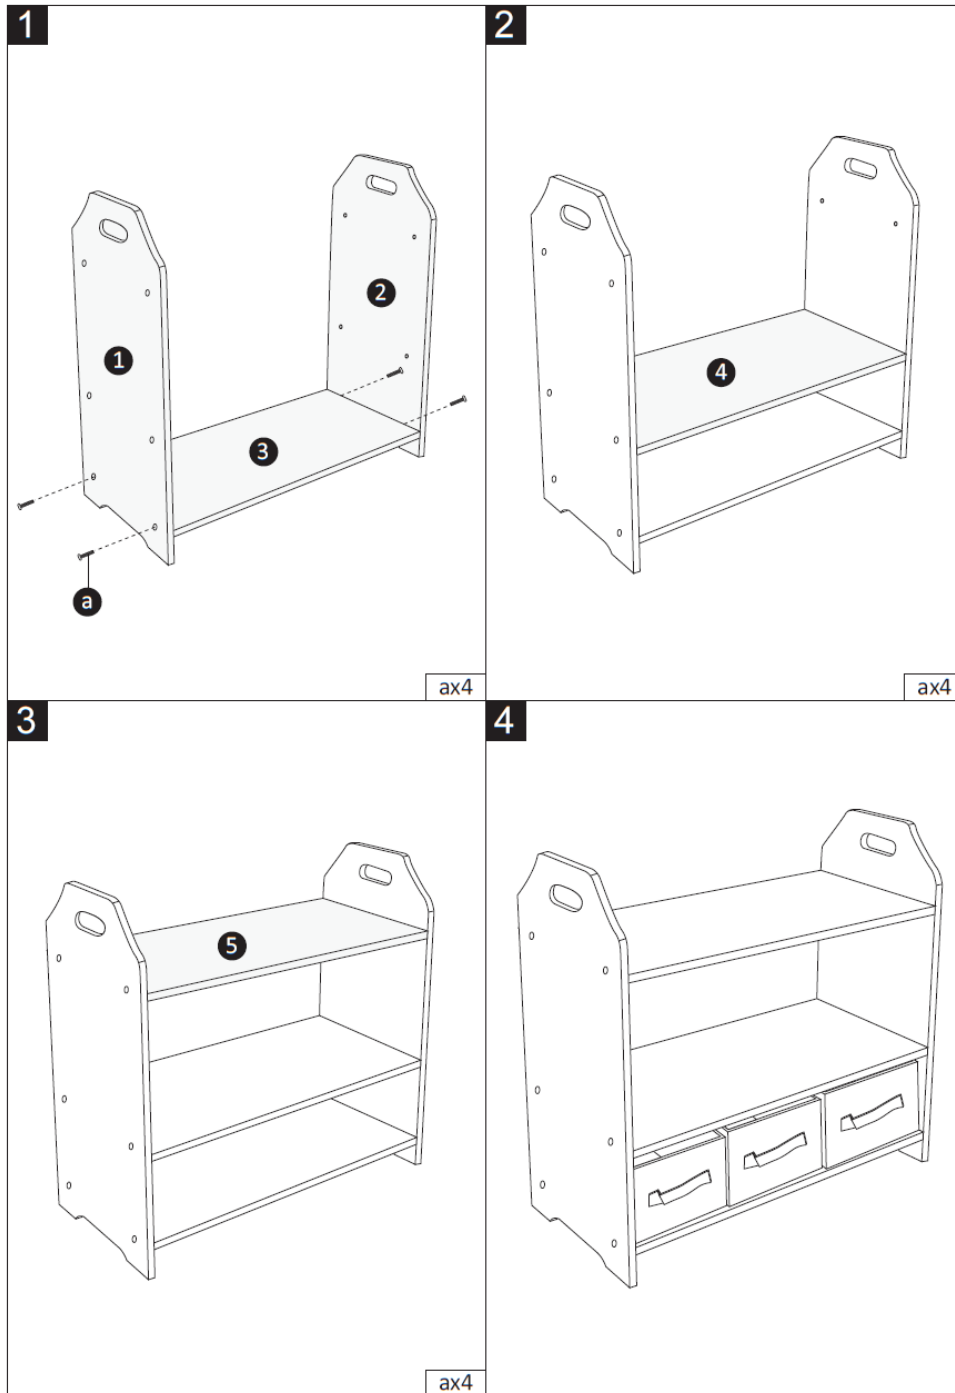

HAVE A QUESTION ABOUT YOUR PURCHASE?

OUR DEDICATED CUSTOMER SERVICES TEAM ARE HAPPY TO HELP
CONTACT THEM VIA:

TELEPHONE: 020 3600 2255

EMAIL: cservice@oypla.com

LIVE CHAT: www.oypla.com

PLEASE RETAIN A COPY OF THESE INSTRUCTIONS FOR FUTURE CONSULTATION

OYPLA.COM

An Official OYPLA Branded Product

Imported by Oypla.com LLP, Uxbridge, UB8 2FX

USER MANUAL Model No: 4460