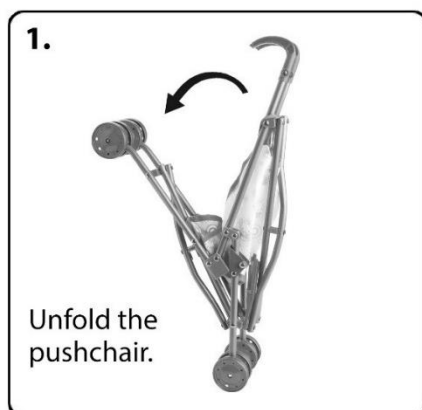

Assembly Instructions

If you are missing any of the below parts, please contact cservice@oypla.com

Please be aware that you will be referring to this parts list throughout the assembly process.

Assembly should be done by a responsible adult before giving to child.