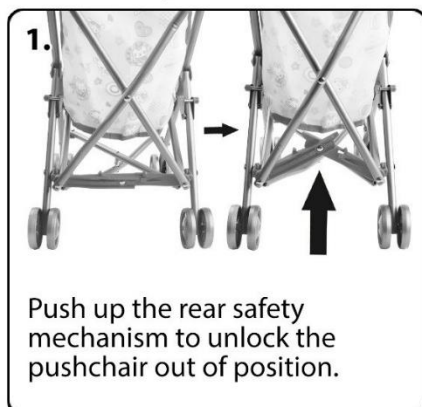

Disassembly Instructions