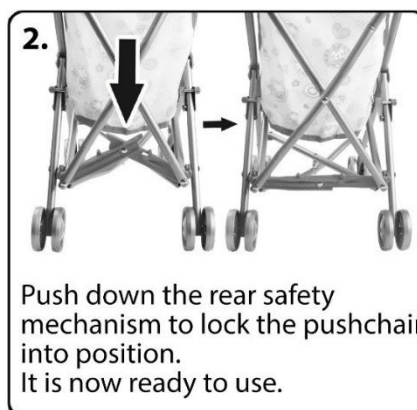

Assembly Instructions

If you are missing any of the below parts, please contact cservice@oypla.com

Please be aware that you will be referring to this parts list throughout the assembly process.

Assembly should be done by a responsible adult before giving to child.