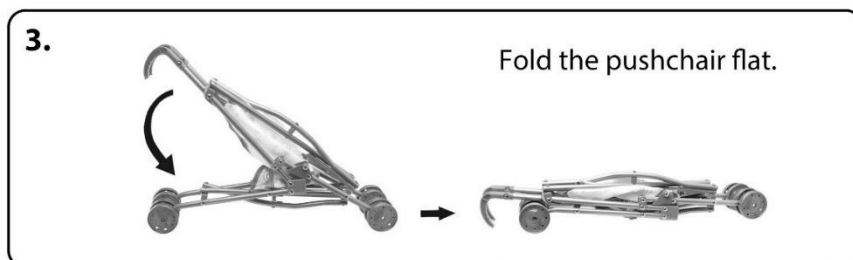

Disassembly Instructions