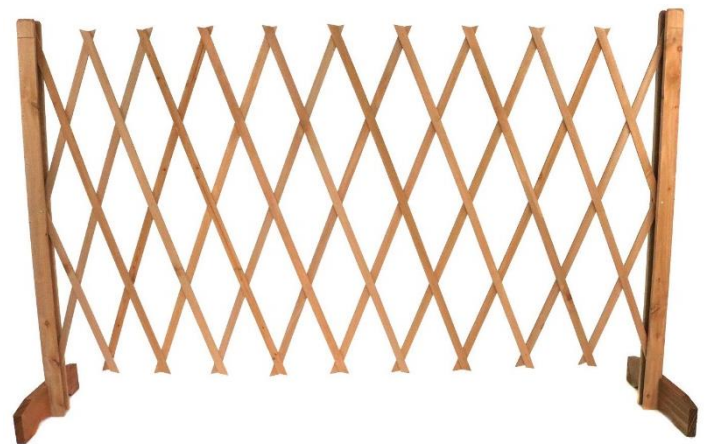

# GARDEN

User Manual

Model Code: 3839, 3840

THANK YOU FOR YOUR ORDER

## Expanding Trellis