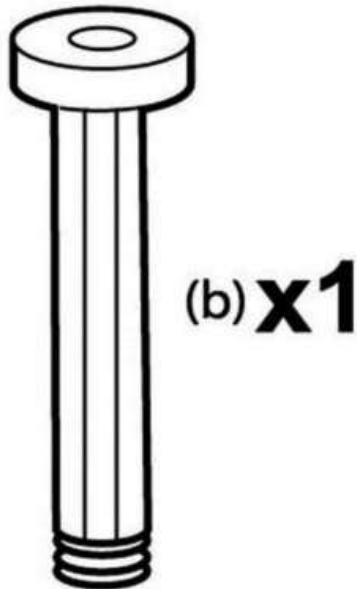

1. Place the base of the bird bath (d) onto a flat surface.
2. Screw the pedestal ornate (c) clockwise into the bird bath base (d).
3. Screw the pedestal upright (b) clockwise into the top of the pedestal ornate (c).
4. Screw the bird bath basin (a) clockwise into the top of the pedestal upright (b).
5. Your bird bath is now complete