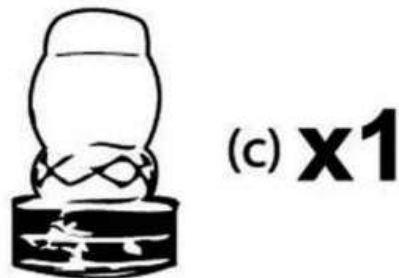

Operating Instructions

Parts List:

If you are missing any of the below parts please contact cservice@oypla.com

Please be aware that you will be referring to this parts list throughout the assembly process.