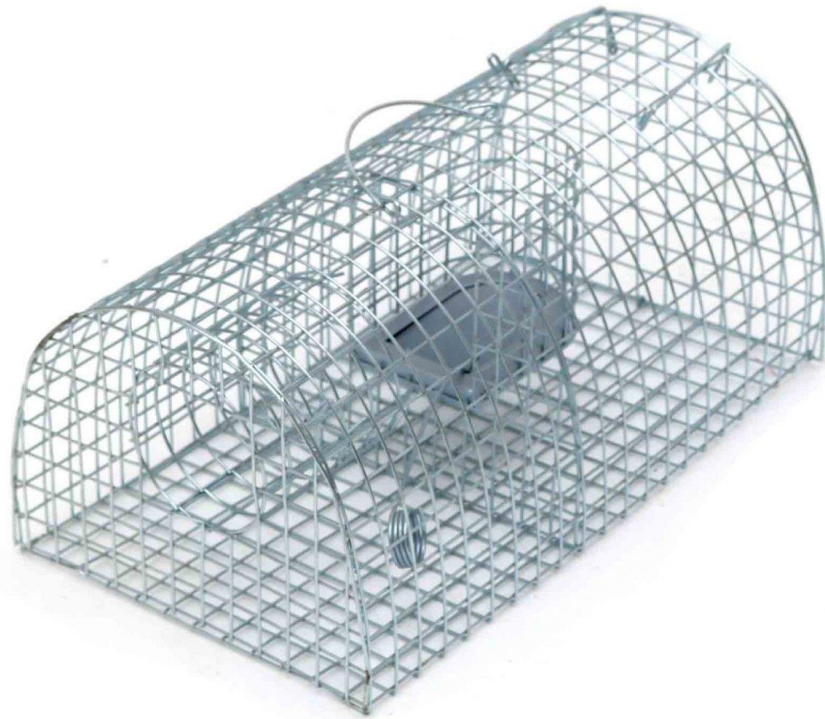

OYPLATM GARDEN

Humane Rat Trap

Safety Instructions

Notice: Ensure you read and fully understand instructions before use

While every attempt is made to ensure the highest degree of protection in all equipment, we cannot guarantee freedom from injury. The user assumes all risk of injury due to use. All merchandise is sold on this condition, which no representative of the company can waive or change.

- This product is not a toy, and is only to be used for its designated purpose.
- Do not carry out alterations or modifications to this product.
- Do not discard any of the packaging until you have checked that you have all the parts and fittings required.
- Make sure all fastenings are tightly in place and that everything is in order before using the product. This should be checked periodically by an adult.
- Never leave children unattended near this trap. Children should be supervised at all times when using the product.
- Do not attempt to handle any captured animals.
- Always wear heavy duty gloves when operating the trap.
- Clean only with a damp cloth. Do not use strong industrial cleaning substances.
- Leaving the product outside exposed to weather, especially direct sun and rain, will speed the weathering process. This can be slowed by removing the product from these conditions, or covering it with a suitable cover.
- If the product is damaged or has any defects, please contact cservice@oypla.com