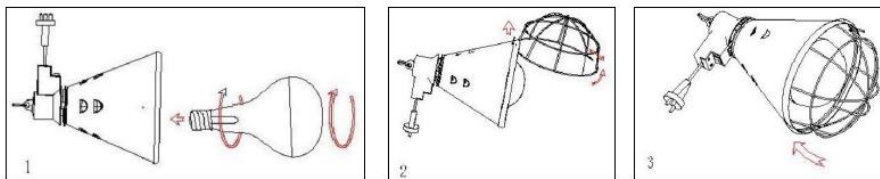

- This product should only be connected to a 220-240V AC, 50Hz electrical outlet.
- This lamp is intended for bulbs with a maximum wattage of 250W.
- This product is intended for indoor use only.
- This product will become very hot while in use and remain hot for some time afterwards. DO NOT attempt to touch or hold the lamp when in use. Ensure the lamp is out of reach of children.
- Inspect the mains lead regularly. Never use the product if the mains lead or plug has been damaged in any way.
- DO NOT allow the mains lead to come into contact with the hot surface of the lamp.
- Ensure that the product is hung and mounted securely.
- This product is not a toy, and is only to be used for its designated purpose.
- The height of the lamp should be chosen according to each animal specifically, but the lamp should not touch the animal itself.
- The distance from the lamp to the floor should be no less than 50cm at any time.
- The lamp should always keep a distance of at least 60cm from any object while in use.
- Never use this product near any flammable or explosive materials.
- Never remove the wire cover/guard during heating.
- DO NOT discard of any packaging until you have checked that you have all of the parts and fittings required.
- If the product is damaged or has any defects, please contact cservice@oypla.com

Assembly Instructions

- Screw the bulb into the casing so that it is firmly secured. Make sure the bulb is not able to move and will not come loose during use of the lamp.
- Attach the bulb cover by inserting the tab into the mounting hole in the casing.
- Fold the cover back and secure in place with the remaining tab.