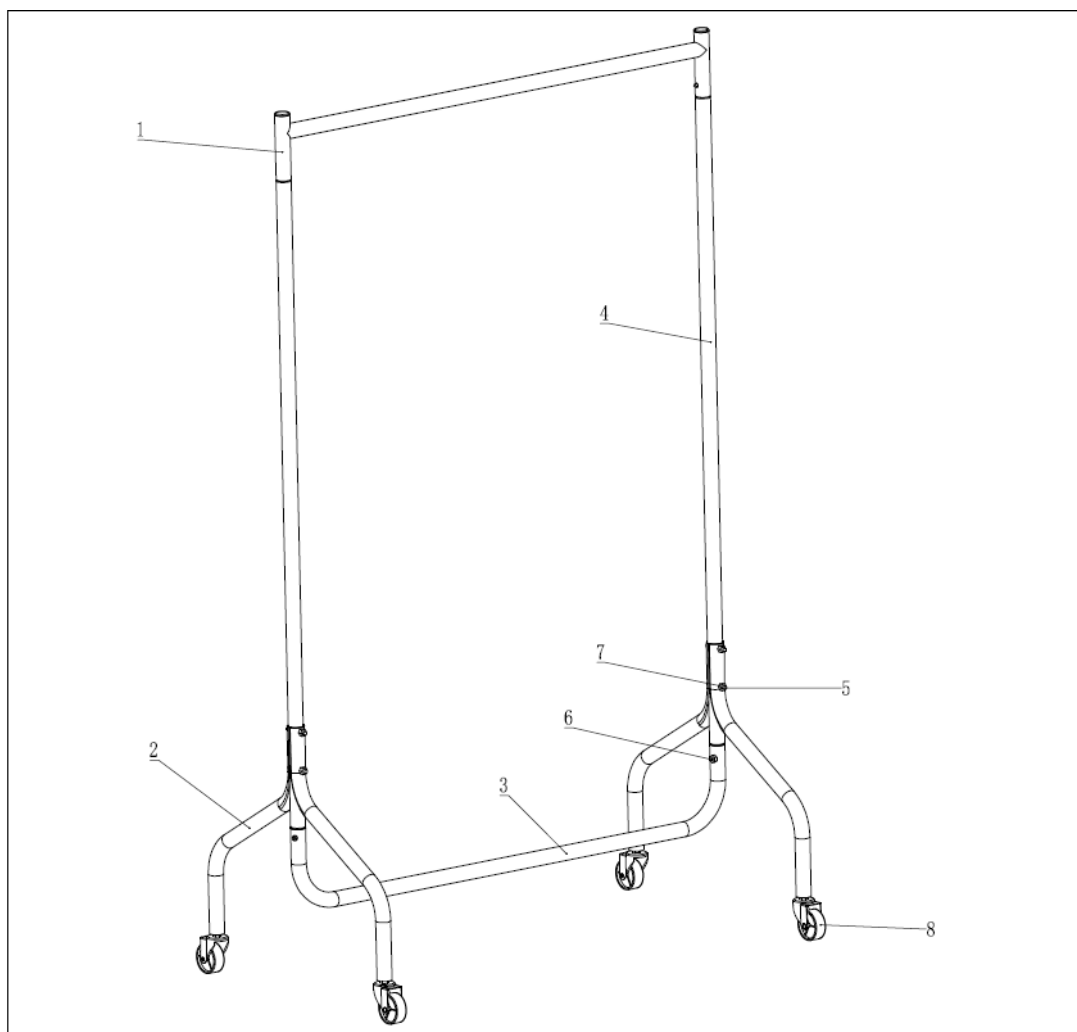

HOME

Model Code: 3634,
3336, 3388

THANK YOU FOR YOUR ORDER

Contents

- 1 Front Cover
-
- 2 Safety Instructions
-
- 2 Assembly Instructions
-
- 3 Back Cover

End

Garment
Clothes Rail

Contents

1	1pcs 	2	4pcs 
3	1pcs 	5	0.9CM X 35MM 4pcs 
		6	0.9CM X 30MM 2pcs 
		7	6pcs 
		8	4pcs 
4	2pcs 		

Contents

- 1 Front Cover
-
- 2 Safety Instructions
-
- 2 Assembly Instructions
-
- 3 Back Cover

End

HAVE A QUESTION ABOUT YOUR PURCHASE?