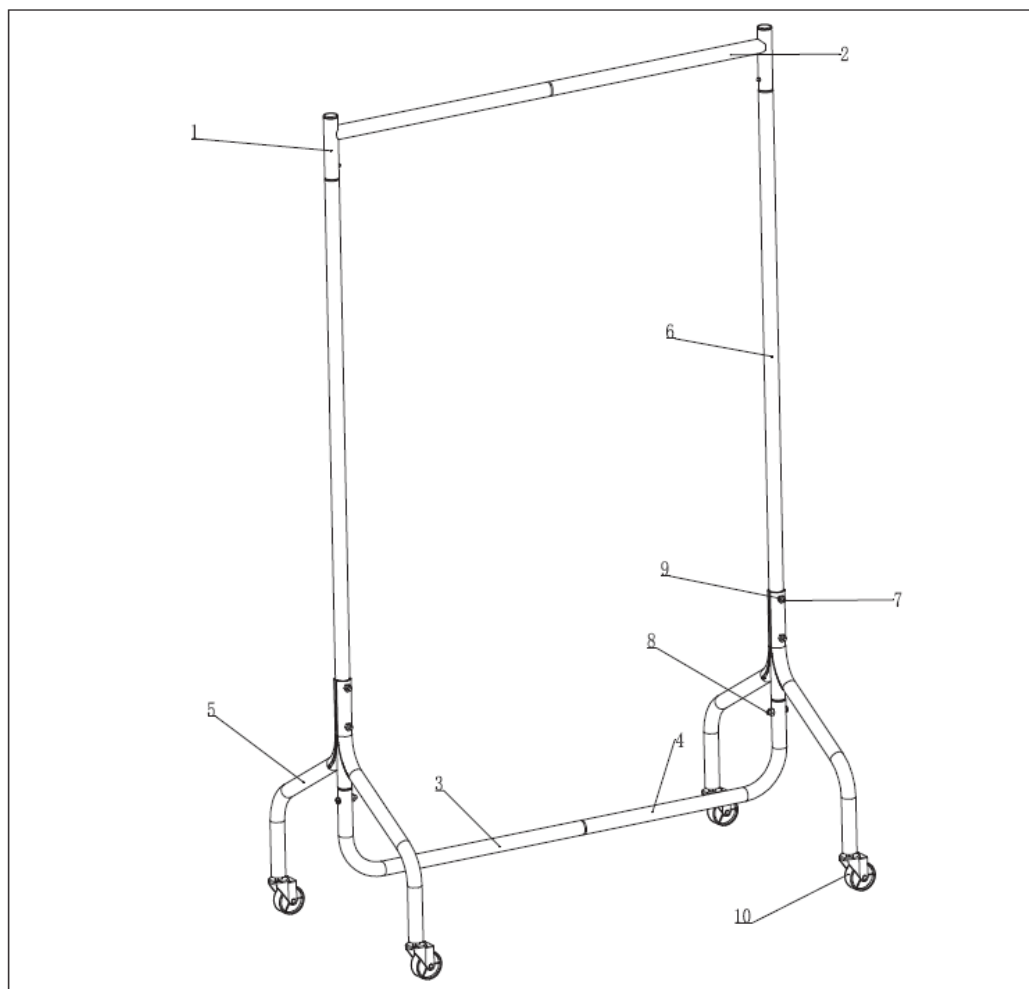

Have a Question About Your Purchase?

Our dedicated customer services team are happy to help. Contact them via:

Telephone: 020 3600 22 55

Email: cservice@oypla.com

Live Chat: www.oypla.com

Consider the Environment!

By recycling the cardboard box in which this product was packed, you contribute towards helping the environment. If you see a recycling logo such as the below on the packaging, it can be recycled. If a recycling logo is not present, please check with your local authority before recycling.

PLEASE RETAIN A COPY OF THESE INSTRUCTIONS FOR FUTURE CONSULTATION

An Official Oypla Branded Product

Imported by Oypla.com LLP, Uxbridge, UB8 2FX

User Manual

Model Code: 3137

Oypla.com LLP / cservice@oypla.com