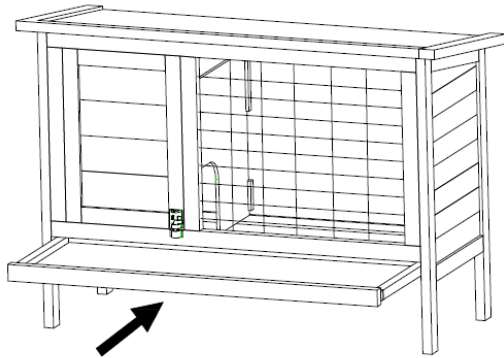

E

F

HAVE A QUESTION ABOUT YOUR PURCHASE?

Our dedicated customer services team are happy to help. Contact them via:

Telephone: 020 3600 22 55
Email: cservice@oypla.com
Live Chat: WWW.OYPLA.COM

CONSIDER THE ENVIRONMENT!

In the United Kingdom, approximately 5 billion corrugated boxes are used per year amounting to around 83 per person! By recycling the cardboard box in which this product was packed, you contribute to the preservation and sustainability of the environment.

If you see a recycling logo on the packaging of your product, such as the below examples, that piece of packaging is recyclable. If there is not a recycling logo, please check with your local authorities before recycling.

PLEASE RETAIN A COPY OF THESE INSTRUCTIONS FOR FUTURE CONSULTATION

OYPLA.COM

AN OFFICIAL OYPLA BRANDED PRODUCT

Imported by Oypla.com LLP, Uxbridge, UB8 2FX

USER MANUAL Model No: 3036