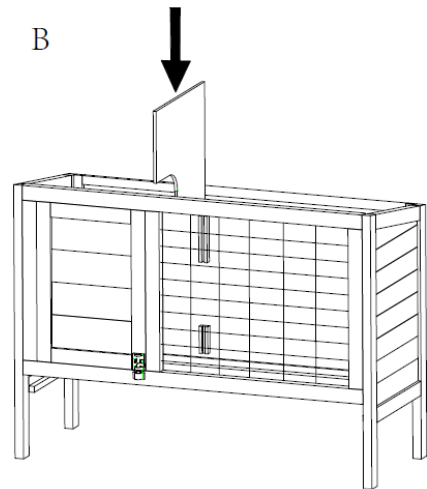

Assembly Instructions

Parts List:

If you are missing any of the below parts please contact cservice@oypla.com

A

B

C

D