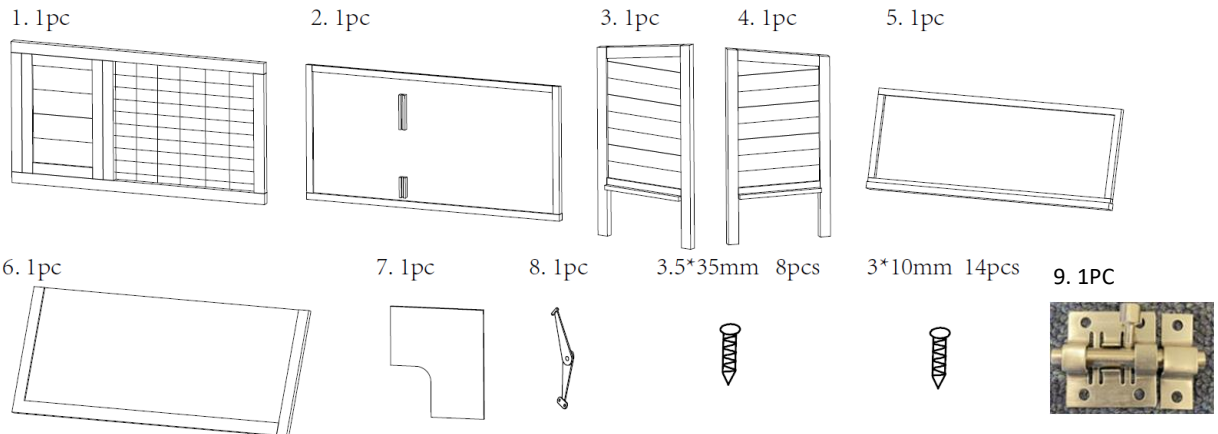

Assembly Instructions

Parts List:

If you are missing any of the below parts please contact cservice@oypla.com