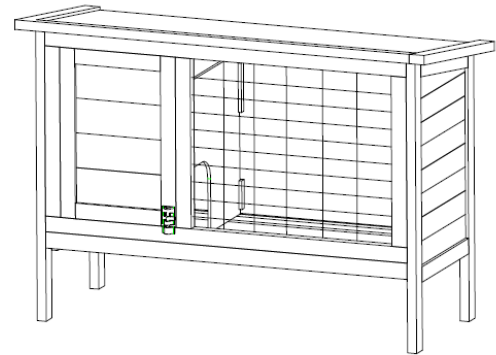

E

F

HAVE A QUESTION ABOUT YOUR PURCHASE?

Our dedicated customer services team are happy to help. Contact them via:

Telephone: 020 3600 22 55
Email: cservice@oypla.com
Live Chat: WWW.OYPLA.COM

CONSIDER THE ENVIRONMENT!

In the United Kingdom, approximately 5 billion corrugated boxes are used per year amounting to around 83 per person! By recycling the cardboard box in which this product was packed, you contribute to the preservation and sustainability of the environment.

If you see a recycling logo on the packaging of your product, such as the below examples, that piece of packaging is recyclable. If there is not a recycling logo, please check with your local authorities before recycling.

PLEASE RETAIN A COPY OF THESE INSTRUCTIONS FOR FUTURE CONSULTATION

OYPLA.COM

AN OFFICIAL OYPLA BRANDED PRODUCT

Imported by Oypla.com LLP, Uxbridge, UB8 2FX

USER MANUAL Model No: 3036