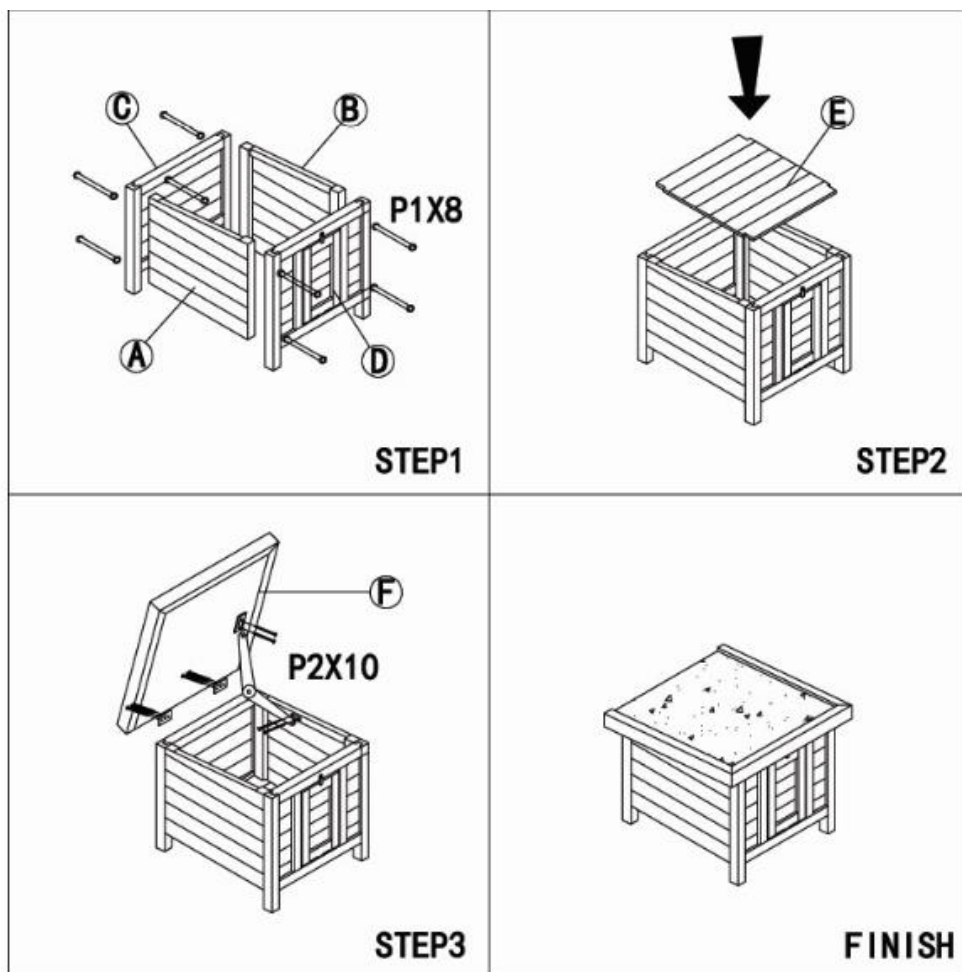

- 1 Front Cover
-
- 2 Safety Instructions
-
- 3 **Assembly Instructions**
-
- 4 Back Cover

End

P1  3.5X35 8pcs+1spare	P2  3.0X16 10pcs+1spare	P3  1pcs			
 A X1	 B X1	 C X1	 D X1	 E X2	 F X1

Contents

- 1 Front Cover
-
- 2 Safety Instructions
-
- 3 Assembly Instructions
-
- 4 **Back Cover**

End

Step 1) Attach A & B to C using P1x4. Then attached D to part A & B using P1x4.

Step 2) Slide both part Es into the centre of the hutch so that they are resting on the bars on the inside.

Step 3) Using part P2x4 attach part F to the back of the hutch using hinges attached to it. Then fix part P3 to part F and the side of the hutch as shown in picture, using the remaining screws Part P2x6.